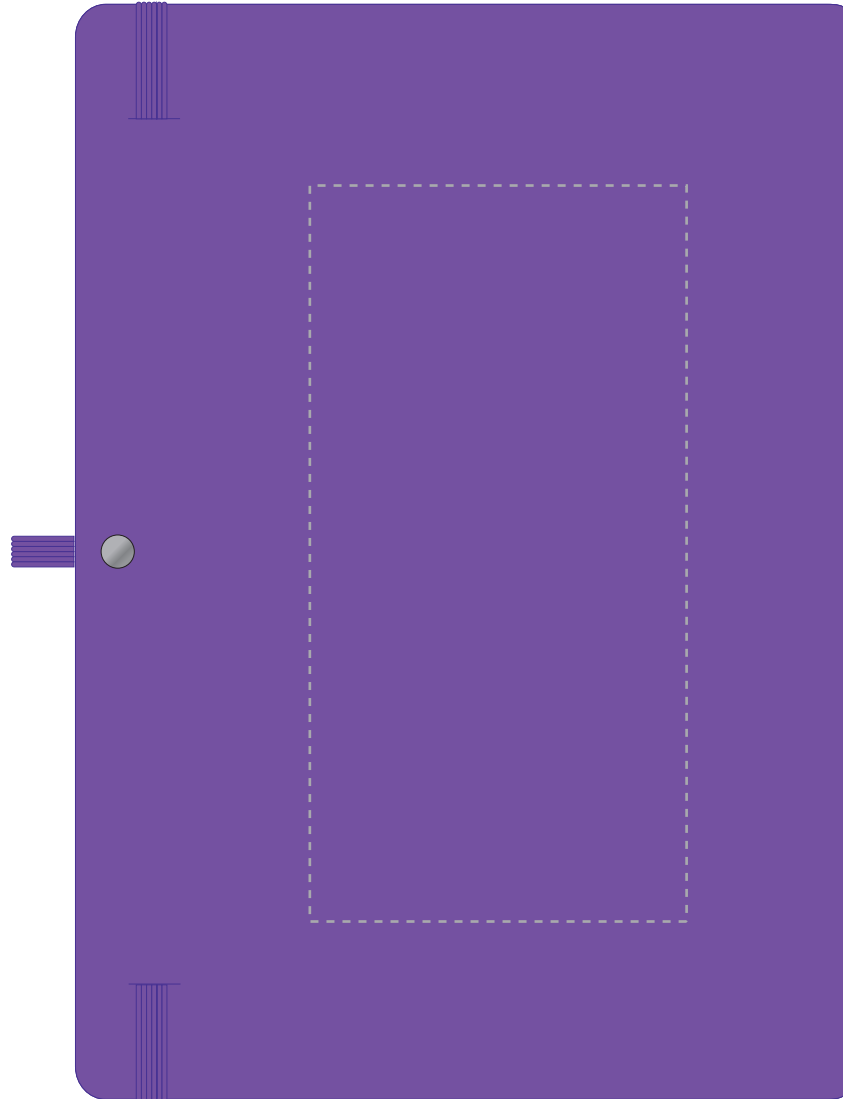

ARTWORK SCALE 50%  
FrontProduct Image for visualisation  
- colours may vary

- CENTRED TO PRINT AREA
- CENTRED TO NOTEBOOK

The dashed line is to demonstrate print area and will not appear on your printed item

**PANTONE REFERENCE(S)**

Full colour printing

Due to the nature of the product the print position may vary by 2 - 3 mm

 ARTWORK SCALE 50%  
 Back

 Product Image for visualisation  
 - colours may vary

- CENTRED TO PRINT AREA
- CENTRED TO NOTEBOOK

**The dashed line is to demonstrate print area and will not appear on your printed item**
**PLEASE NOTE:**

- All colours including print and product are for visual purposes only and should not be regarded as the actual colour of the product and print.
- Some products may vary from batch to batch and may differ from previous orders.
- The colour and texture of a product can also have an effect on the final print colour.
- By approving this order we accept that you understand these terms.